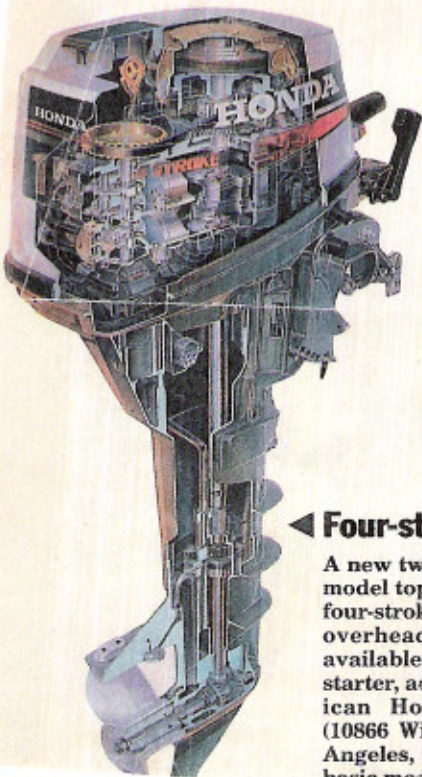

Popular Mechanics

JULY 1988

BY STUART F. BROWN

What's New RECREATION

◀ Four-stroker

A new twin-cylinder 15-hp model tops Honda's line of four-stroke outboards. The overhead-cam BF15 is available with an electric starter, according to American Honda Motor Co. (10866 Wilshire Blvd., Los Angeles, Calif. 90024). The basic model sells for \$1,425.

Shallow runner ▲

What starts moving in 8 in. of water and planes in as little as 4? A scooter boat. It's for fishing on the flats where other craft can't go, says Shallow Sport Boats (Box 13026, Port Isabel, Texas 78578). An 18-footer is about \$6,500 without motor.